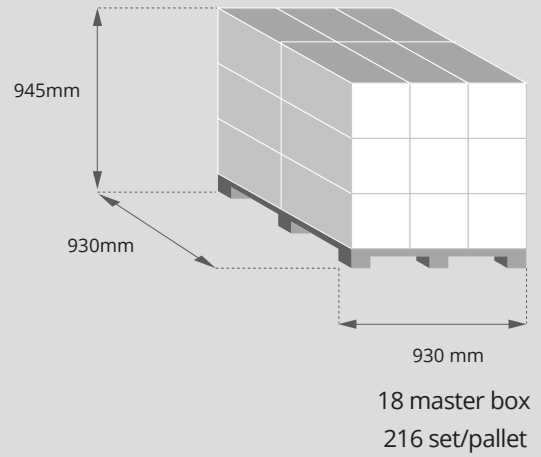

Master Box

Pallet

Quantities per Container

20 feet

with pallet

Retail Box	5184
Master Box	432
Pallet	24

without pallet

Retail Box	8640
Master Box	720

40 feet

with pallet

Retail Box	10368
Master Box	864
Pallet	48

without pallet

Retail Box	18240
Master Box	1520

40 feet High Cubic

with pallet

Retail Box	10368
Master Box	864
Pallet	48

without pallet

Retail Box	20520
Master Box	1710