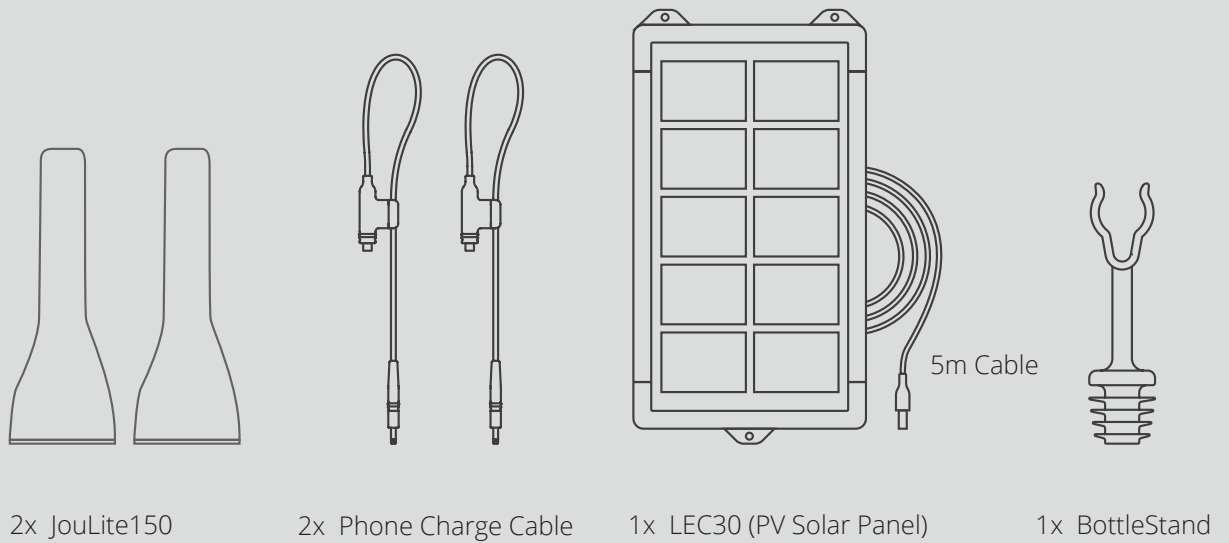

Item Quantities in each kit

JouLite150	2
LEC30 30 kJ/d solar panel	1
Phone Charge Cable	2
Bottle Stand	1

Retail Box Dimensions

Length (cm)	14.5
Width (cm)	7.0
Height (cm)	27.6
Volume (liter)	2.8
Mass (kg)	0.81

Master Box Dimensions

Quantity per Master Box	12
Length (cm)	45.6
Width (cm)	27.7
Height (cm)	30.6
Volume (liter)	39
Mass (kg)	9.72

Pallet Dimensions

Master Box Quantity per Pallet	18
Lightkit Quantity per Pallet	216
Length (cm)	93.0
Width (cm)	93.0
Height (cm)	94.5
Volume (m3)	0.82
Mass (kg)	175