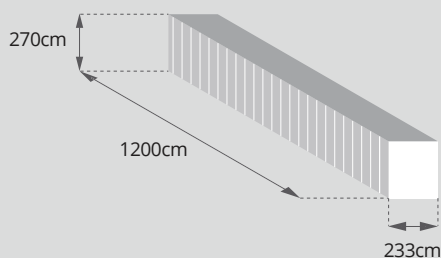

40 feet High Cubic

with pallet

Retail Box	10368
Master Box	864
Pallet	48

without pallet

Retail Box	20520
Master Box	1710