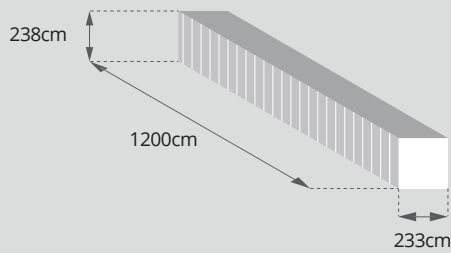

40 feet

with pallet

Retail Box	10368
Master Box	864
Pallet	48

without pallet

Retail Box	18240
Master Box	1520