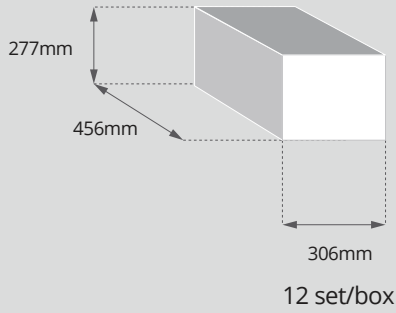

Master Box

Pallet

Quantities per Container

20 feet

with pallet

Retail Box	5184
Master Box	432
Pallet	24

without pallet

Retail Box	8640
Master Box	720

40 feet

with pallet

Retail Box	10368
Master Box	864
Pallet	48

without pallet

Retail Box	18240
Master Box	1520

40 feet High Cubic

with pallet

Retail Box	10368
Master Box	864
Pallet	48

without pallet

Retail Box	20520
Master Box	1710