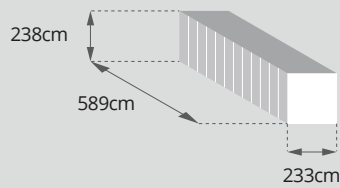

Quantities per Container

20 feet

with pallet

Retail Box	5184
Master Box	432
Pallet	24

without pallet

Retail Box	8640
Master Box	720