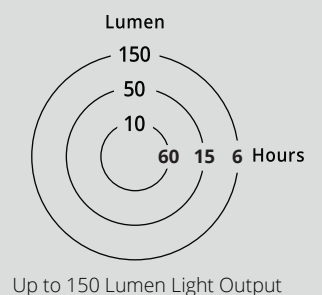

Product HighLights

- The **JouLite** contains 30kj of energy
- Fully charges a smart phone or 2 low feature phones
- Up to 60 hours on a full charge (Lowest light output)
- Recharged via the 5V LEC30 Solar Panel or via a USB charging cable
- Splash-Waterproof and is suitable for outdoor usage even in the rain
- Electrical contacts are completely sealed and no water can leak through the contacts to the inside of the lamp that houses the battery and electronic circuit.