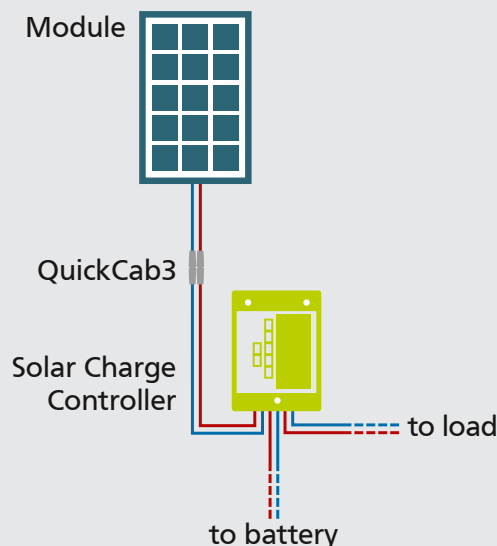

SPR Caravan Kit Solar Peak Four 3.0

600108 • 5/2014

These integrated sets allow for an easy operation of 12 V-consumers such as light, radio, or 12 V pond pumps, etc. If you connect a 230 V inverter, you can also supply any electrical device just as if you were on the grid!

This set is an ideal solution if you need solar power only in the evening hours, or weekends, e.g. in your garden or holiday home.

This kit includes the charge controller with MPP Tracking for best energy harvest.

Stck.	Artikel
1	Solar module 100 W 12 VDC
1	MPPT solar charge controller 20 A module current 10 A load current 12/24 VDC
1	Module mounting kit
1	Roof duct
1	Glue Set
1	QuickCab3 5m
1	Adapter cable for EBL
Article No. 600108	