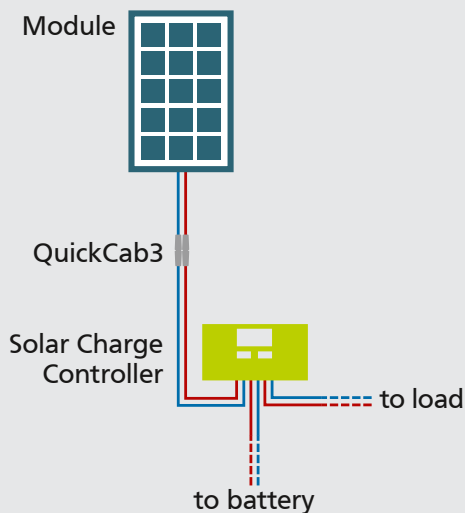

SPR Caravan Kit Solar Peak One 4.0

600154 • 05/2014

These integrated sets allow for an easy operation of 12 V-consumers such as light, radio, or 12 V pond pumps, etc. If you connect a 230 V inverter, you can also supply any electrical device just as if you were on the grid!

This set is an ideal solution if you need solar power only in the evening hours, or weekends, e.g. in your garden or holiday home.

Pcs.	Article
1	Solar module 100 W 12 VDC
1	Solar charge controller 15 A Modulstrom 15 A Ladestrom
1	Roof duct
1	Module mounting kit
1	Glue Set
1	QuickCab3 5 m
1	Adapter cable for EBL
Artikel No. 600154	