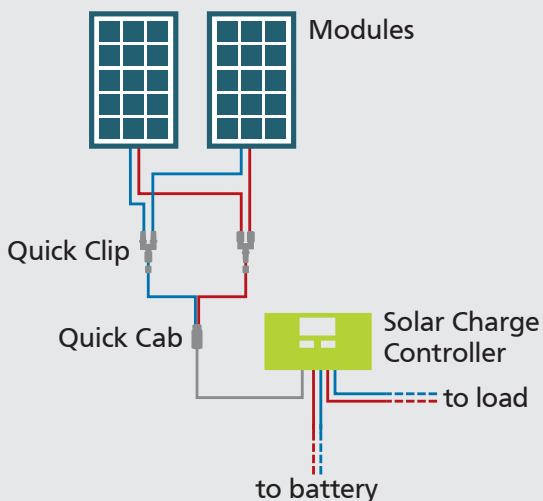

SPR Caravan Kit Solar Peak Three 4.0

These integrated sets allow for an easy operation of 12 V-consumers such as light, radio, or 12 V pond pumps, etc. If you connect a 230 V inverter, you can also supply any electrical device just as if you were on the grid!

This set is an ideal solution if you need solar power only in the evening hours, or weekends, e.g. in your garden or holiday home.

Pcs.	Article
2	Solar module PN-SPR S100
1	Solar charge controller Steca Solarix PRS 1515
2	Module mounting kit PN-MBP 1
1	Cable 15 m
2	Cable Gland
1	Phaesun Quick Clip Set 1 + 2
1	PN-Tec Glue Set 2
1	Adapter cable for EBL
Article No. 600155	